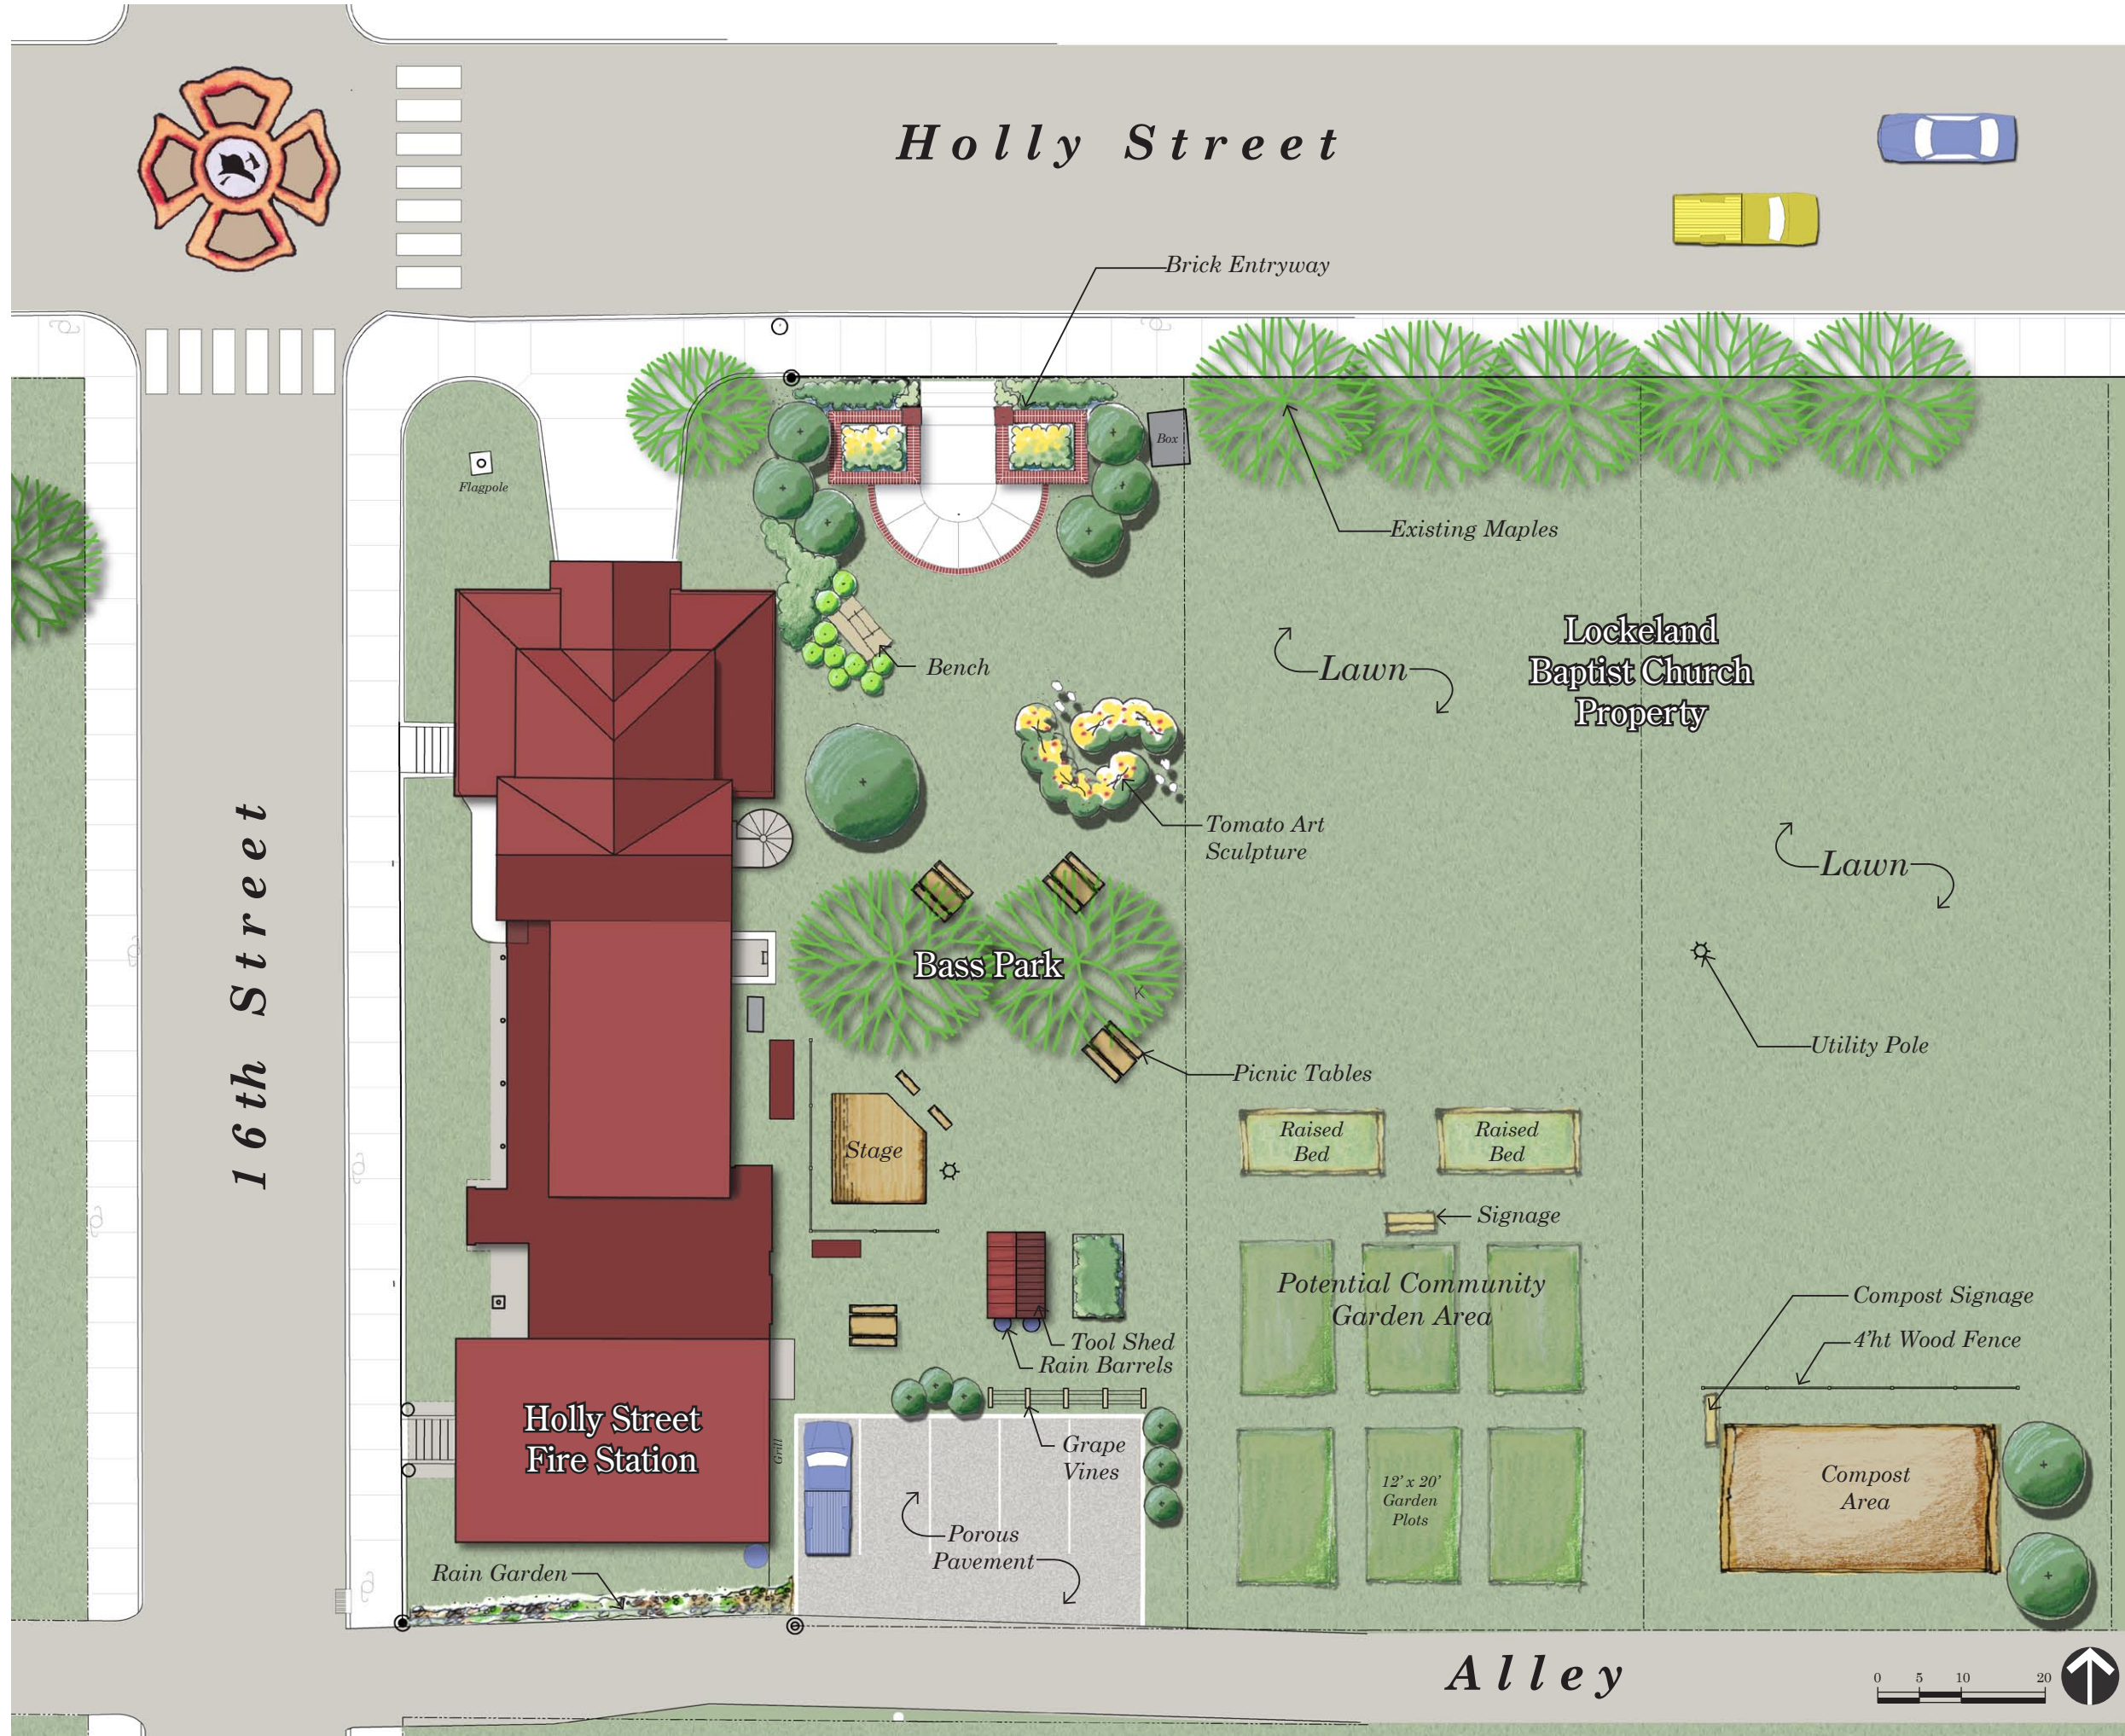

Bass Park

Schematic Plan

The vision for Bass Park includes art, education and incorporates sustainable practices that will benefit our neighborhood and provide an enriched environment for generations to come. Mayor Dean has encouraged neighborhoods to be involved in the planning and maintenance of their parks. The Bass Park plan is a shining example of such an effort. Join with us in making the vision for Bass Park become reality.

Brick Entryway

Tomato Art Sculpture

urban design landscape architecture planning

110 South 16th Street | Nashville, TN 37206
mobile: 615.237.5159 | mvavra@mv-design-studio.com