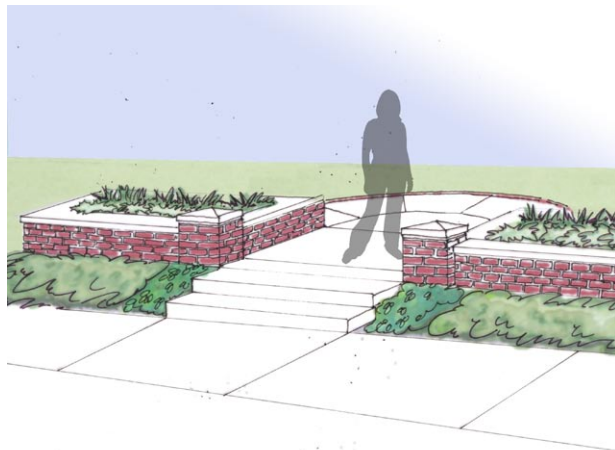

Bass Park

Schematic Plan

The vision for Bass Park includes art, education and incorporates sustainable practices that will benefit our neighborhood and provide an enriched environment for generations to come. Mayor Dean has encouraged neighborhoods to be involved in the planning and maintenance of their parks. The Bass Park plan is a shining example of such an effort. Join with us in making the vision for Bass Park become reality.

Brick Entryway

Tomato Art Sculpture

urban design landscape architecture planning

110 South 16th Street | Nashville, TN 37206
mobile: 615.237.5159 | mvavra@mv-design-studio.com